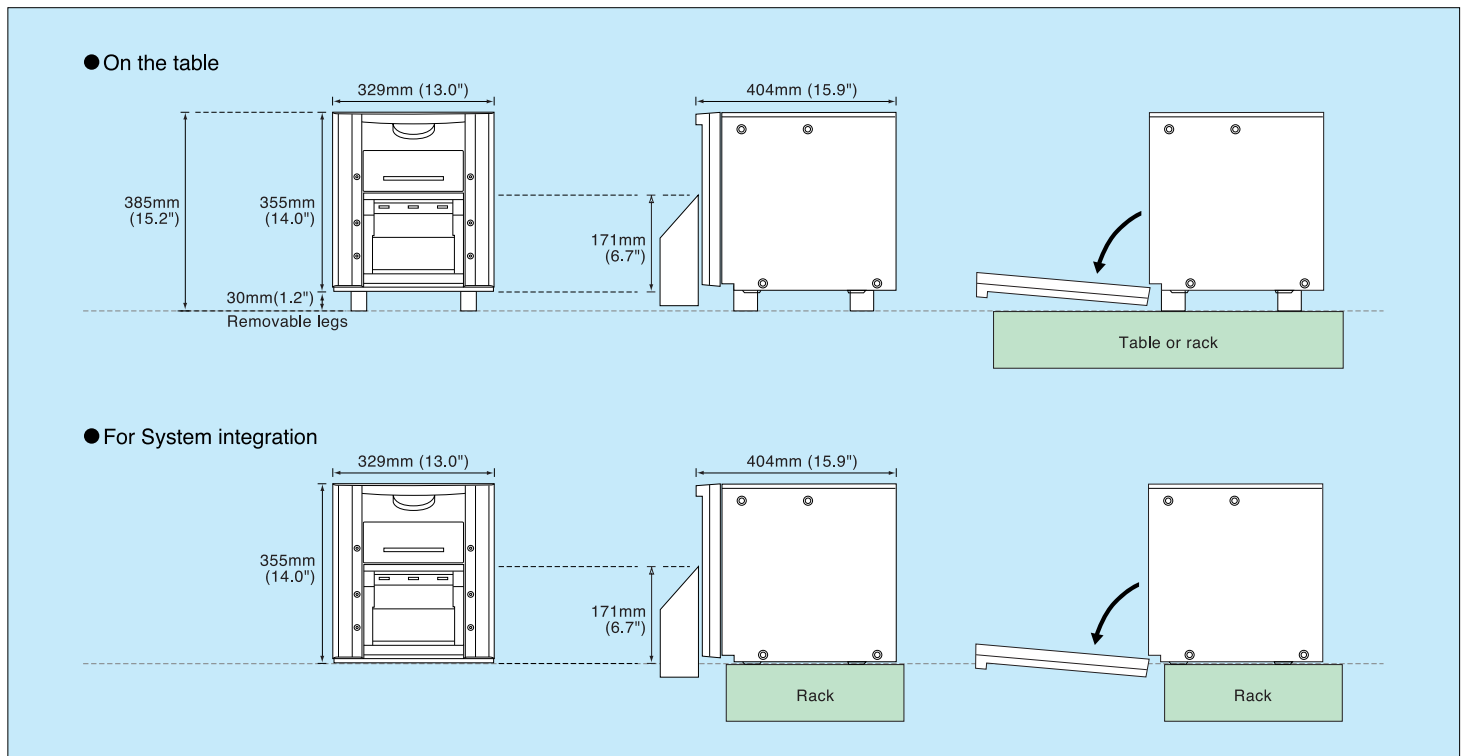

CP9800DW

■ SPECIFICATIONS

Model	CP9800DW	
Paper size capacity	89×127mm (3.5×5")	680sheet
	102×152mm (4×6")	600sheet
	127×178mm (5×7")	350sheet
	152×229mm (6×9")	270sheet
Head Resolution	300.5DPI	
Print Time*	89×127mm (3.5×5")	approx.8.5sec
	102×152mm (4×6")	approx.8.7sec
	127×178mm (5×7")	approx.16.5sec
	152×229mm (6×9")	approx.19.0sec
Interface	USB2.0 (High Speed)	
Dimensions (W×D×H)	329×404×385mm (13.0×15.9×15.2")	
Weight (printer)	approx.21kg	
Power Supply	120V AC 50/60Hz, 220-240V AC 50/60Hz	
Power Consumption	4.7A (120V AC 50/60Hz), 2.5A (220-240V AC 50/60Hz)during printing	
	0.4A (120V AC 50/60Hz), 0.4A (220-240V AC 50/60Hz)when not printing	
Driver Software	Windows® XP/2000 Macintosh OS 10.4 (Only Web download available)	

* High Grade standard mode, continuous printing of two copies or more.

* Without data transfer time.

Windows® is a registered trademark of Microsoft Corporation in the U.S.A and other countries.

Macintosh is a trademark of Apple Inc.

■ DIMENSIONS

■ SPECIAL PAPER (Options)

Grade	Model	Print per roll	Image size
Standard	CK9035	680	89×127mm (3.5×5")
Standard	CK9046	600	102×152mm (4×6")
Standard	CK9057	350	127×178mm (5×7")
Standard	CK9069	270	152×229mm (6×9")
Standard	CK9046PST	600(Postcard)	102×152mm (4×6")
High Grade	CK9035HG	680	89×127mm (3.5×5")
High Grade	CK9046HG	600	102×152mm (4×6")
High Grade	CK9057HG	350	127×178mm (5×7")
High Grade	CK9069HG	270	152×229mm (6×9")
High Grade	CK9046PHG	600(Postcard)	102×152mm (4×6")

MITSUBISHI ELECTRIC CORPORATION
HEAD OFFICE: TOKYO BLDG., 2-7-3, MARUNOUCHI, CHIYODA-KU, TOKYO 100-8310, JAPAN